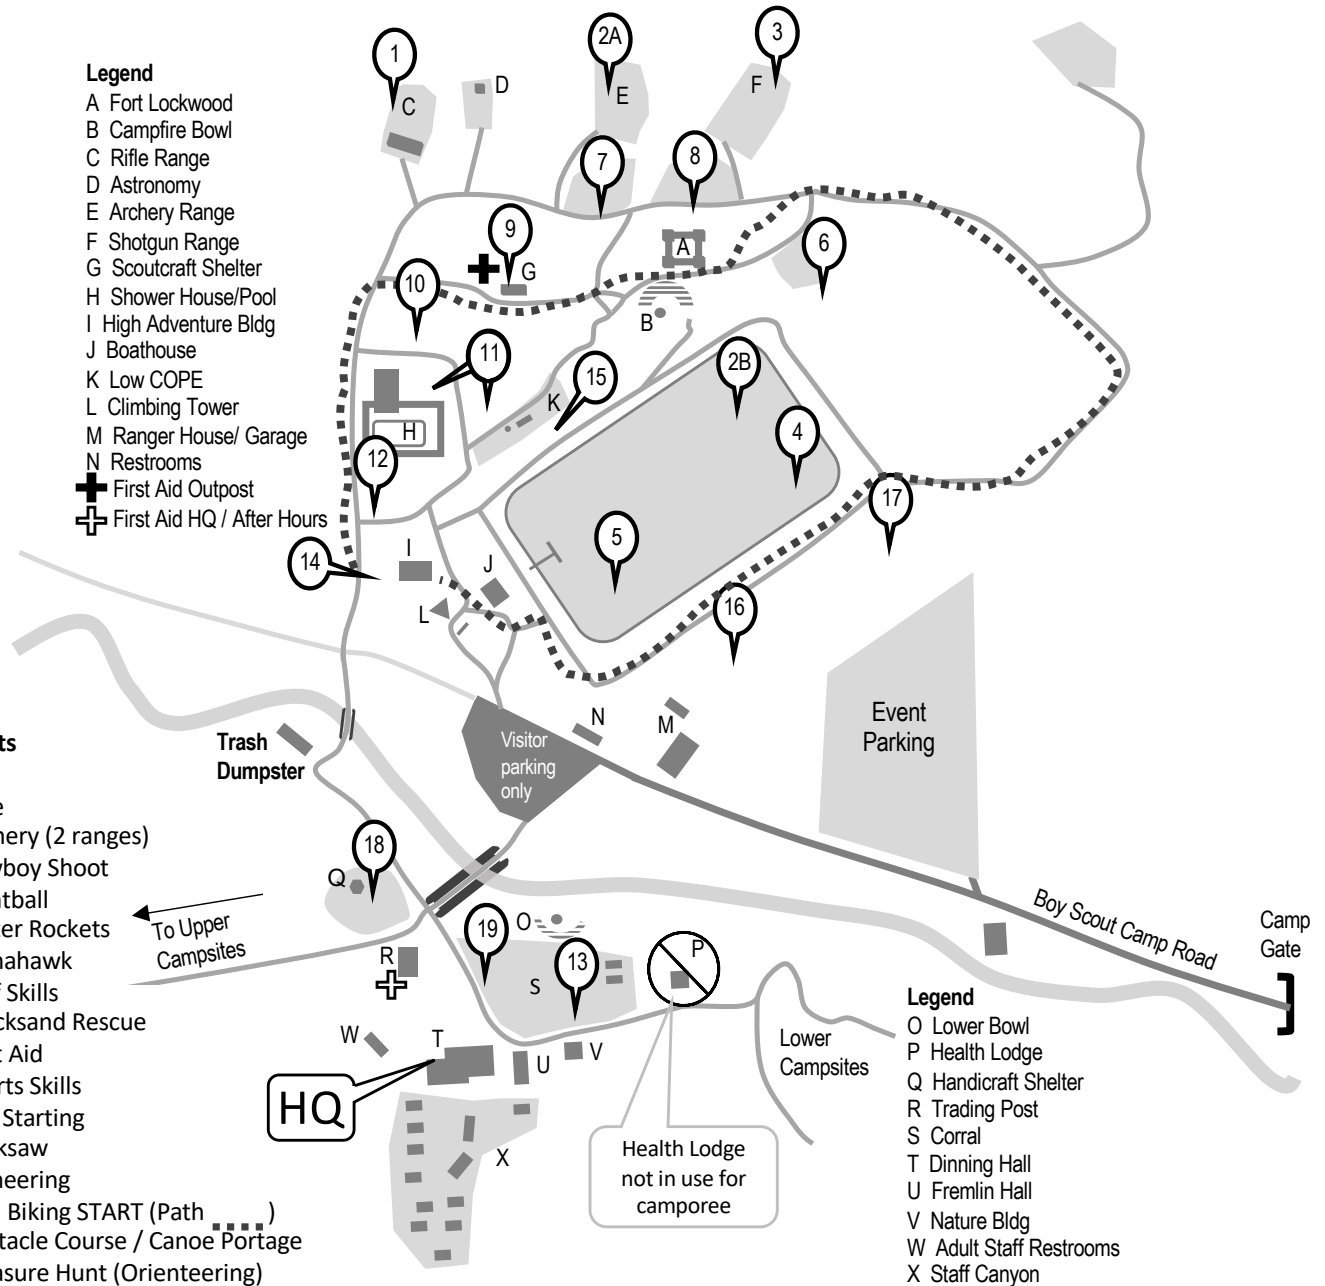

## Suggested itinerary

- See the patch collection and Historical photos @ Trading Post
- Explore the Fort
- Visit some events and ask if there is time for some Webelos to participate (for Shooting Sports see below)
- Lunch
- Webelos Shooting Sports Safety Briefing @ 1 pm  
At Lakebed Archery
- Shooting Sports @ 1:30 pm (Archery, possibly Slingshot)
- Check out some additional events and ask if there is time for some Webelos to participate
- Wrap up your day and head home

### Legend

- A Fort Lockwood
- B Campfire Bowl
- C Rifle Range
- D Astronomy
- E Archery Range
- F Shotgun Range
- G Scoutcraft Shelter
- H Shower House/Pool
- I High Adventure Bldg
- J Boathouse
- K Low COPE
- L Climbing Tower
- M Ranger House/ Garage
- N Restrooms
- ⊕ First Aid Outpost
- ⊕ First Aid HQ / After Hours

### Events

- 1 Rifle
- 2 Archery (2 ranges)
- 3 Cowboy Shoot
- 4 Paintball
- 5 Water Rockets
- 6 Tomahawk
- 7 Golf Skills
- 8 Quicksand Rescue
- 9 First Aid
- 10 Sports Skills
- 11 Fire Starting
- 12 Bucksaw
- 13 Pioneering
- 14 Mtn Biking START (Path )
- 15 Obstacle Course / Canoe Portage
- 16 Treasure Hunt (Orienteering)
- 17 Fishing
- 18 Survival Decisions
- 19 Dutch Oven

### Legend

- O Lower Bowl
- P Health Lodge
- Q Handicraft Shelter
- R Trading Post
- S Corral
- T Dinning Hall
- U Fremlin Hall
- V Nature Bldg
- W Adult Staff Restrooms
- X Staff Canyon